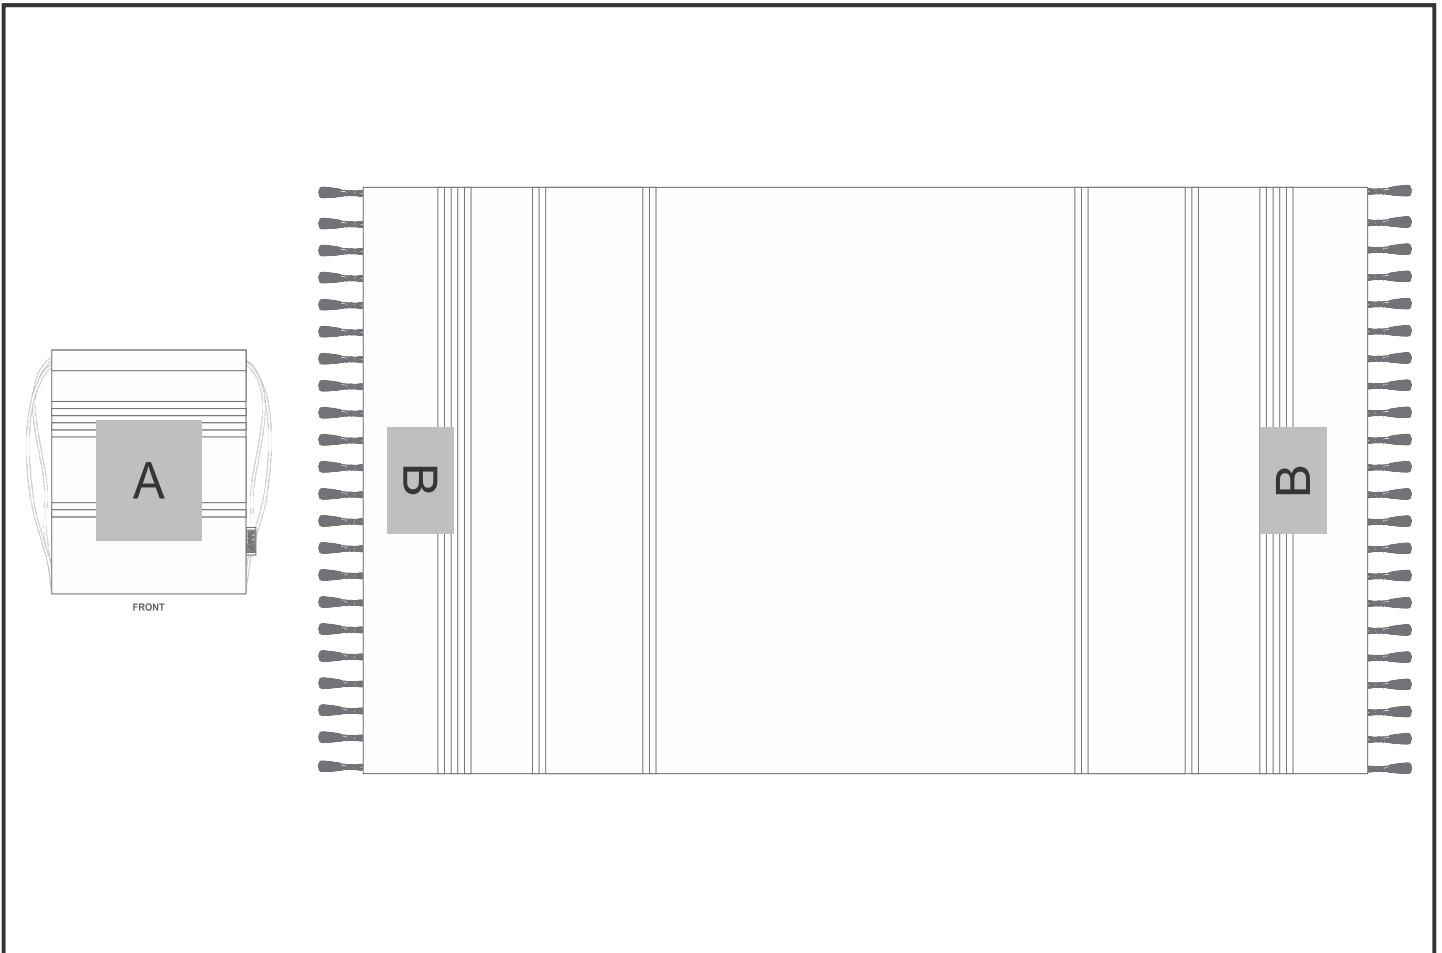

GP-UB-39-B

US Basic Santa Cruz Cotton-Rich Beach Towel & Bag

Need to know:

- Includes 1-Colour, 1-Position Screen Print on Bag (setup fees apply)
- Texture of Item will affect the quality of Screen Print.
- Please note that we cannot guarantee the print will be in the middle of the lines due to the item not being consistent

Branding Options:

Position	Branding Method (Branding Code)	No. of Colours	Dimension
A	Screen Print (SB)	2 Colours	160mm wide x 170mm high
B	Embroidery (EM-OTHER)	N/A	150mm wide x 100mm high